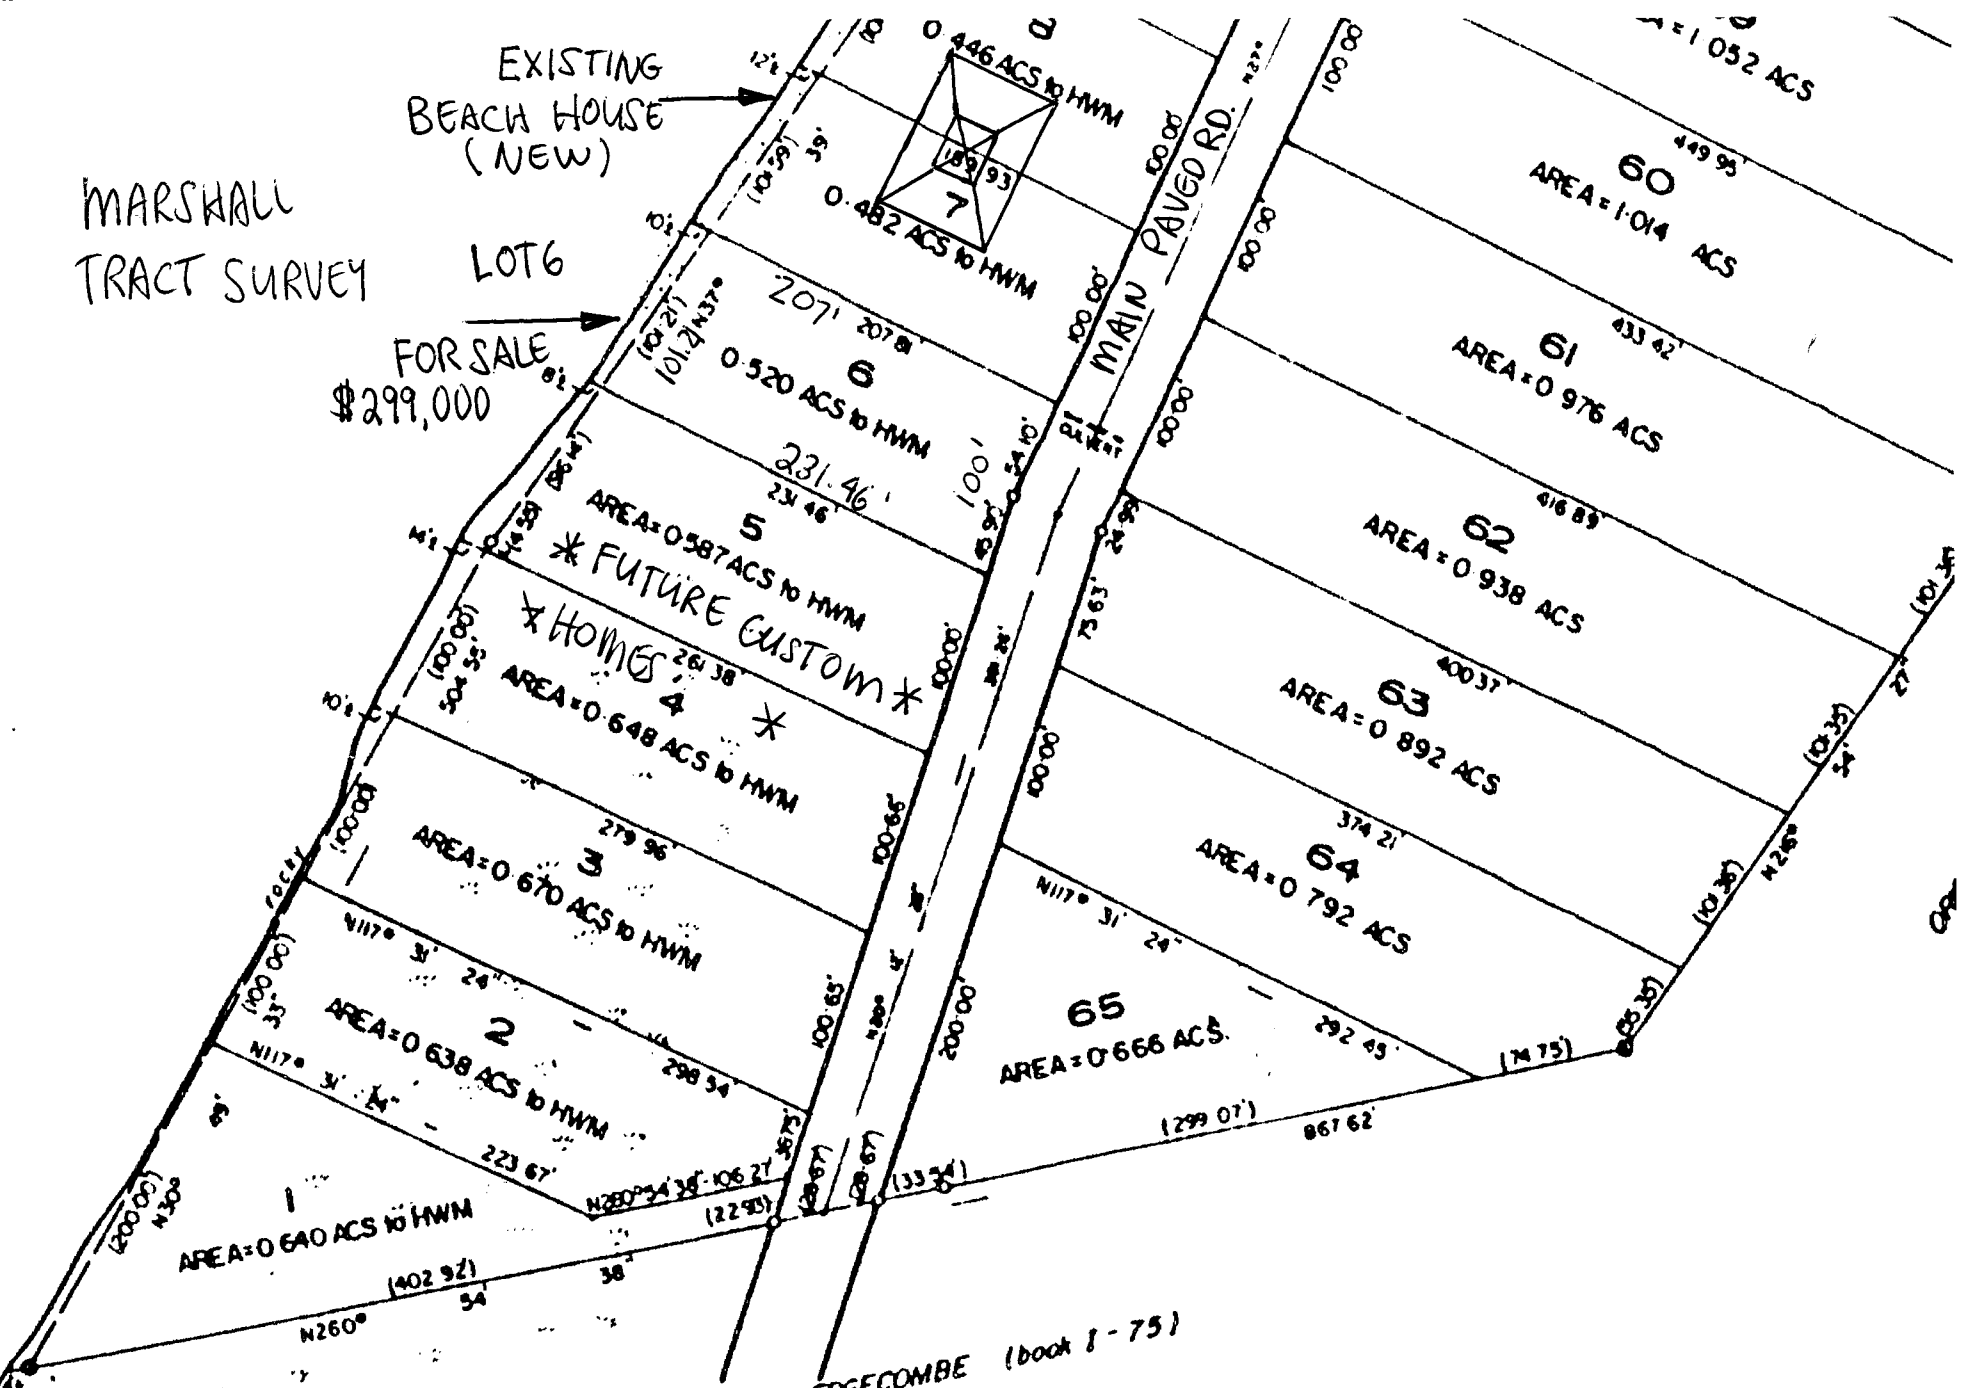

MARSHALL TRACT SURVEY

EXISTING BEACH HOUSE (NEW)

LOT 6

FOR SALE \$299,000

ORIGINALLY GRANTED TO HENRY EDGEcombe (book 1-75)
NOW THE PROPERTY OF ENA BAILEY